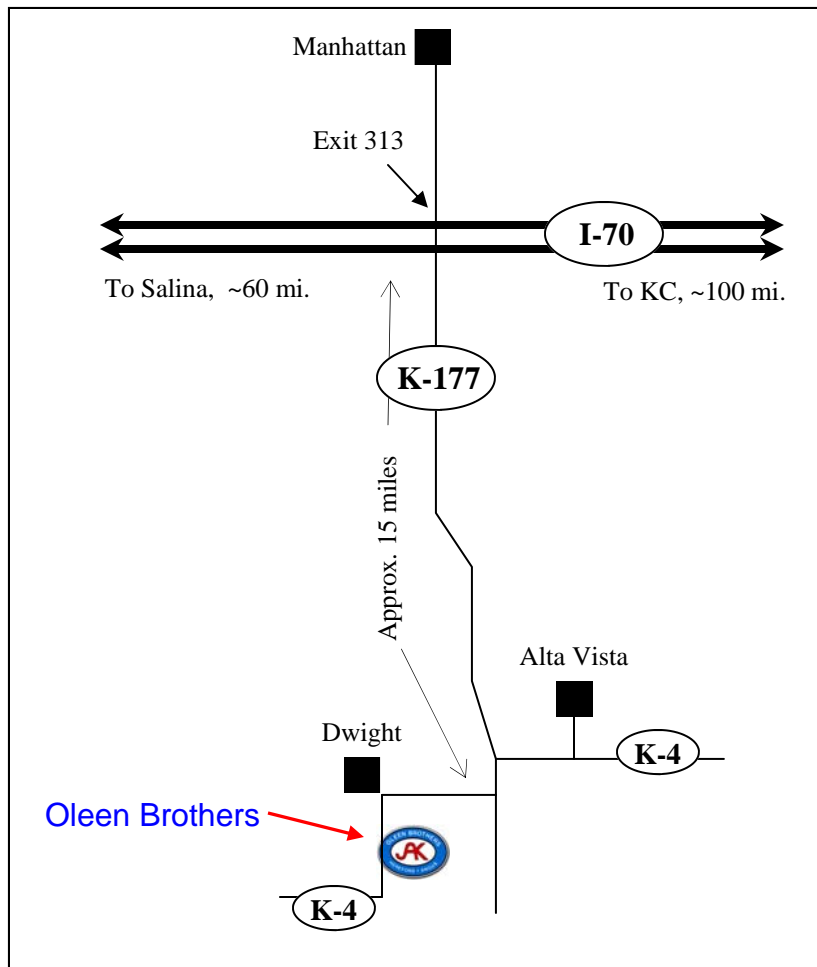

Oleen Brothers

Box 8
Dwight, KS 66849

Jan Oleen (785)482-3383
Arden Oleen (785)482-3398

- From Kansas City - take I-70 west approx. 100 miles to exit 313 (Manhattan, Council Grove). Go south approx. 15 miles to K-4 west. Go west approx. 5 miles to Dwight. Continue south on K-4 out of Dwight approx. 1/2 mile to Oleen Brothers.
- From Wichita - Take I-135 North to US 50 East. Go east approx. 48 miles to K-177 at Strong City. Go north on K-177 32 miles to K-4. Go west approx. 5 miles to Dwight. Continue south out of Dwight on K-4 approx. 1/2 mile to Oleen Brothers.